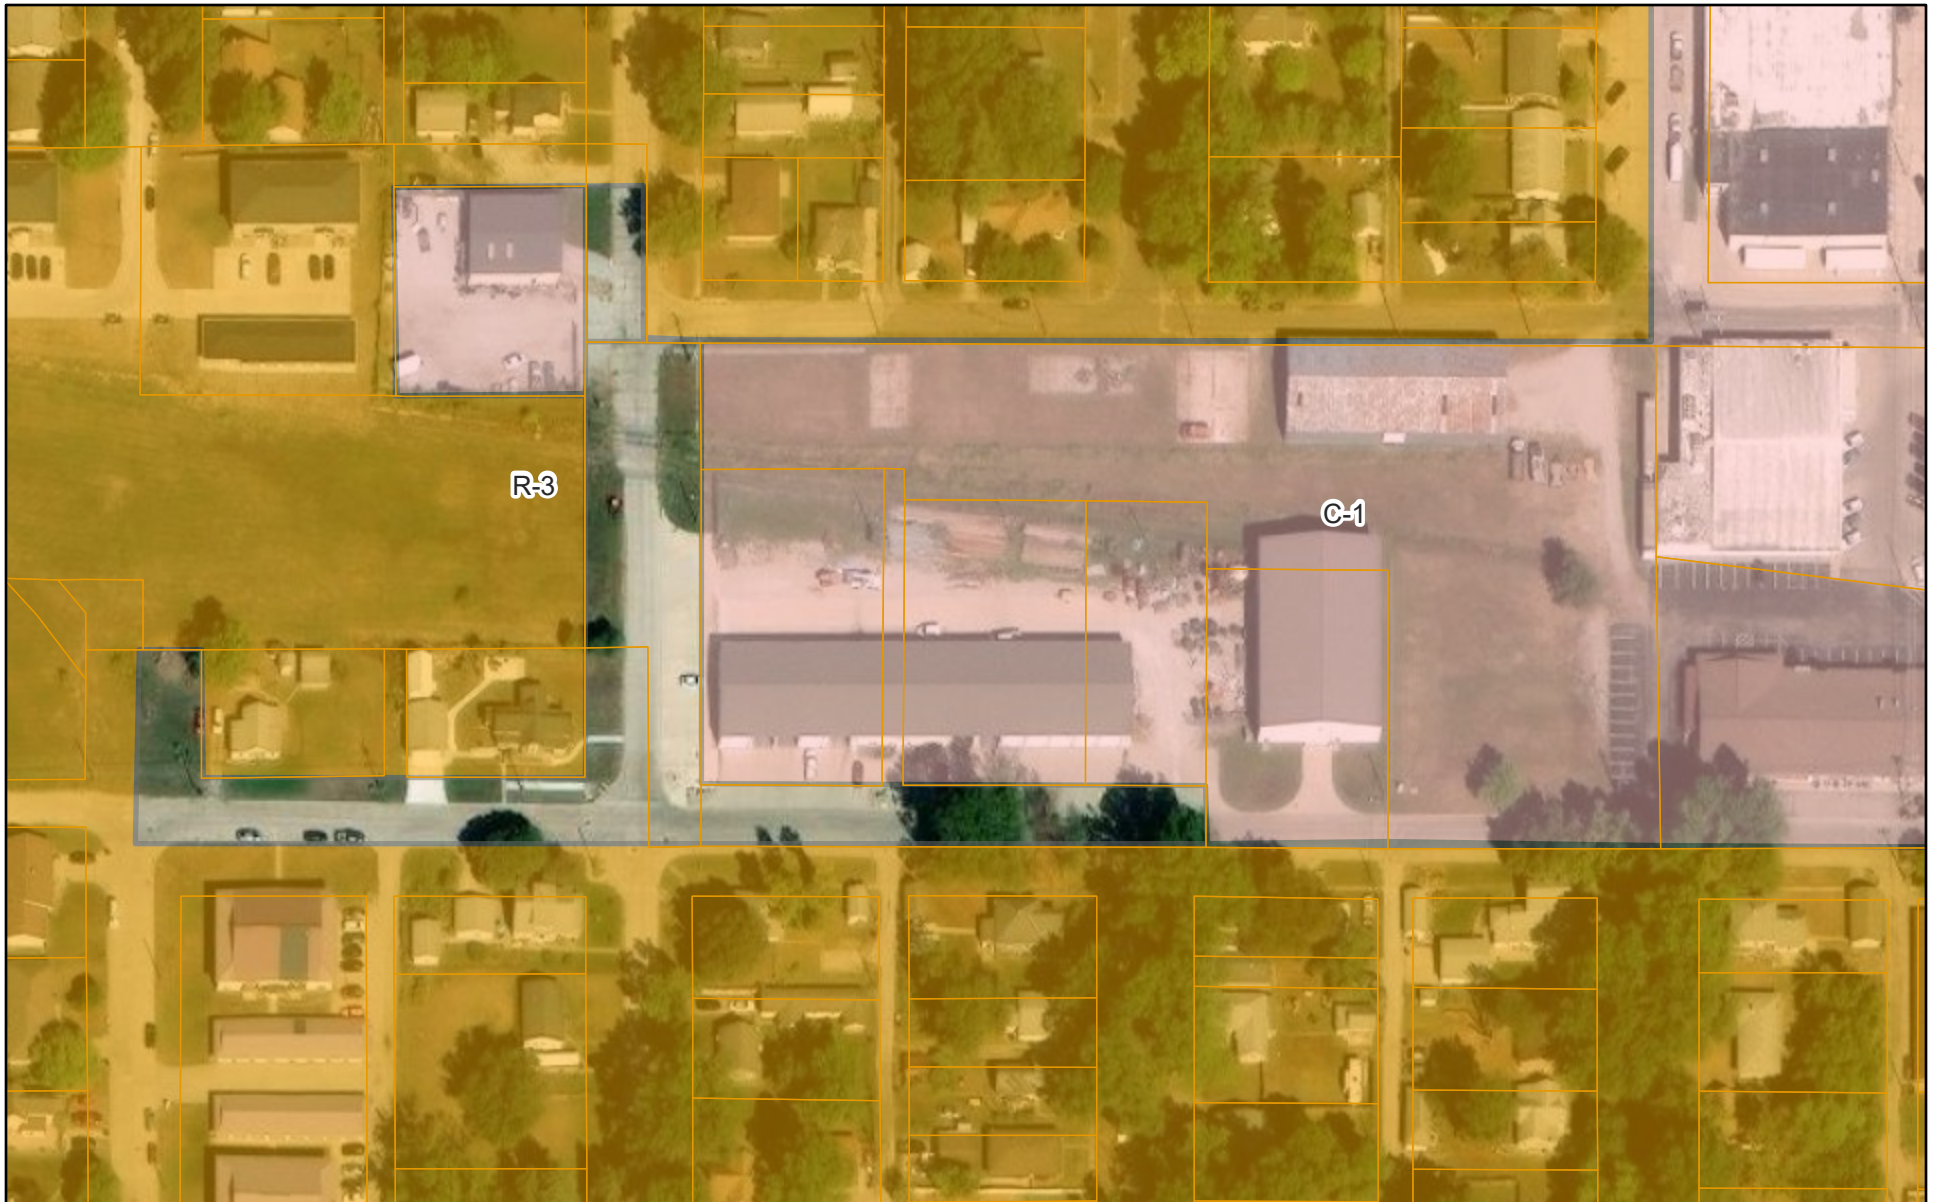

# City of Crete Zoning Change Phase 2

1/2/2026

Parcels

Zoning Boundaries

C-1

R-3

World Imagery

Low Resolution 15m Imagery

High Resolution 60cm Imagery

High Resolution 30cm Imagery

Citations