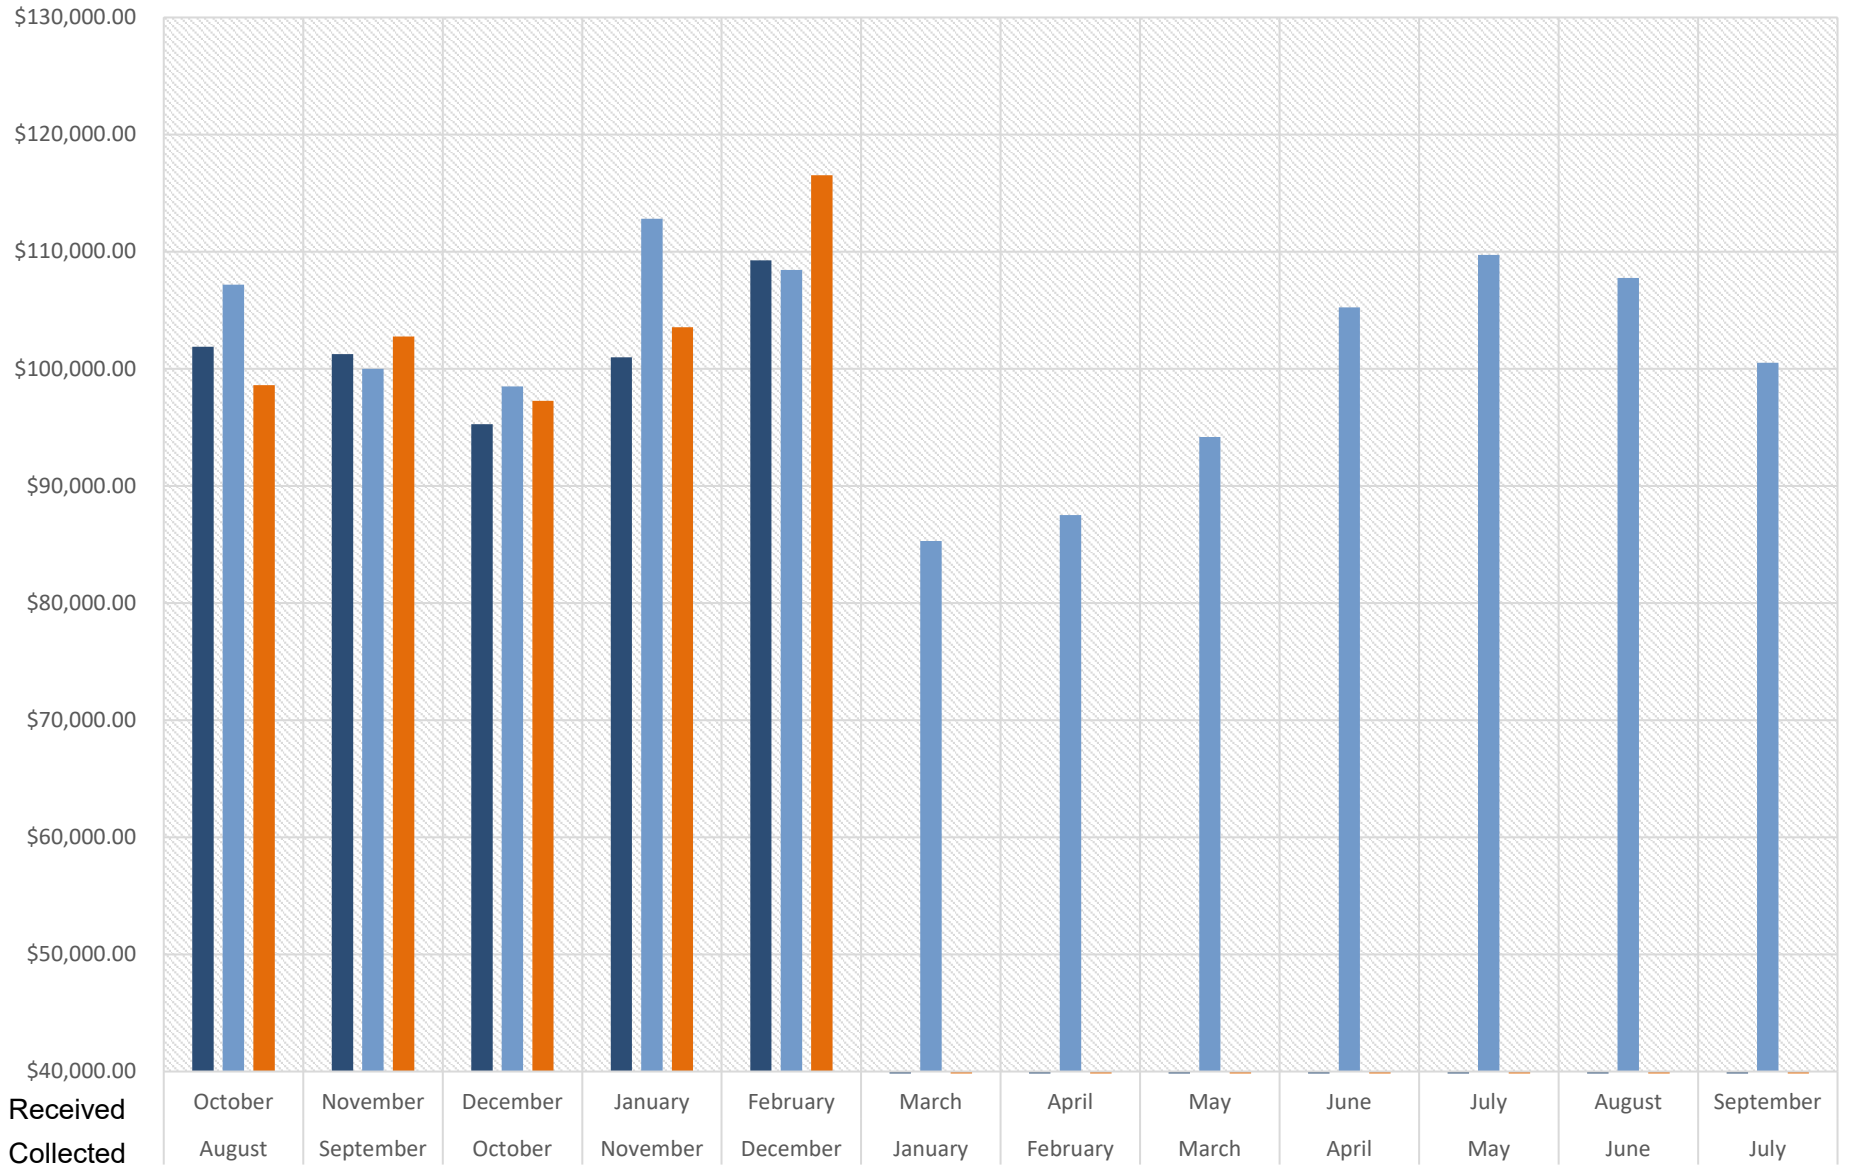

City of Crete Net 1% Sales Tax Receipts

Received
Collected